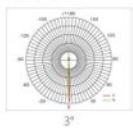

配光曲线 / Custom