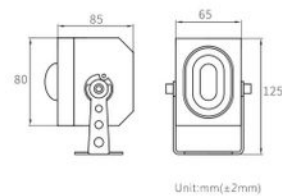

Material: High density die cast aluminum lamp body
 Surface treatment: electrostatic spraying, customizable colors
 Optical part: Focusing narrow angle lens for light distribution, spot uniformity > 0.92, high transmittance
 Sealing structure: Glue filled waterproof, protection level IP65
 Installation method: Sheet metal bracket flat installation, rotatable structural design, easy installation, wide range of use, low construction requirements
 Connection method: Industrial coupler arm in arm connection or rubber wire extension connection

灯具颜色 / Custom

产品尺寸 / Product size

Unit:mm(±2mm)