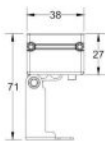

YY-XQD-3827

洗墙灯

产品参数 / Product parameters

产品型号 YY-XQD-3827
光源品牌 OSRAM/CREE
控制方式 开关控制/DMX512
可选功率 12W / 18W / 24W / 36W
输入电压 DC24V
发光颜色 单色/RGB
产品尺寸 W38*H27*L1000MM
显色性 Ra > 80
平均寿命 50000h
材质 铝材+钢化玻璃
防护等级 IP66

Product Model YY-XQD-3827
LED Brand OSRAM/CREE
Control Mode ON/OFF /DMX512
Power 12W / 18W / 24W / 36W
Voltage DC24V
Color 3000K/4000K/6000K/R/G/B/RGB
Product Size W38*H27*L1000MM
CRI Ra > 80
Service Life 50000h
Material Aluminum+tempered glass
Ingress Protection IP66