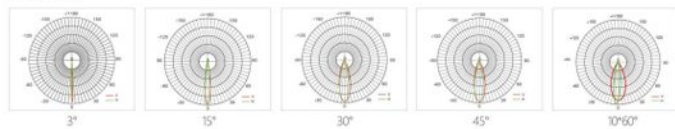

YY-TGD-LV300

投光灯

材质结构 / Material structure

- 材 质: ADC12压铸铝, 独特设计的散热器具有: 传热快, 散热好, 保证光源光衰小, 寿命更长
- 表面处理: 静电喷塑, 可定制颜色
- 光学部分: 二次光学透镜配光, 多角度可选, 钢化玻璃防护, 防眩设计, 光斑均匀, 出光效率更高
- 密封结构: 灌胶防水, 防护等级IP66
- 安装方式: 钣金支架平面安装, 可旋转结构, 安装简易, 使用范围广, 对施工要求不高
- 连接方式: 工业耦合器手挽手连接或橡胶线伸出连接
- 可 选 项: 可内置防眩光网, 遮光罩可选装

Material: ADC12 die cast aluminum, uniquely designed heat sink with fast conduction, good heat dissipation, ensuring minimal light attenuation and longer lifespan of the light source
 Surface treatment: electrostatic spraying, customizable colors
 Optical part: Secondary optical lens distribution, multiple angle options, tempered glass protection, anti glare design, uniform light spot, higher light output efficiency
 Sealing structure: Glue filled waterproof, protection level IP66
 Installation method: Sheet metal bracket flat installation, rotatable structural design, easy installation, wide range of use, low construction requirements
 Connection method: Industrial coupler arm in arm connection or rubber wire extension connection
 Optional: Built in anti glare mesh, optional light shield

配光曲线 / Custom

YY-TGD-LV150

YY-TGD-LV200

YY-TGD-LV240

YY-TGD-LV300

产品参数 / Product parameters

产品型号	YY-TGD-LV300	Product Model	YY-TGD-LV300
光源品牌	OSRAM/CREE	LED Brand	OSRAM/CREE
控制方式	单色/DMX512	Control Mode	ON/OFF /DMX512
可选功率	120W-300W	Power	120W-300W
输入电压	AC85-268V	Voltage	AC85-268V
发光颜色	单色/RGB	Color	1800K-6500K/R/G/B/RGB
显色性	Ra > 80	CRI	Ra > 80
平均寿命	50000H	Service Life	50000H
材 质	铝材+钢化玻璃	Material	Aluminum+tempered glass
防护等级	IP66	Ingress Protection	IP66