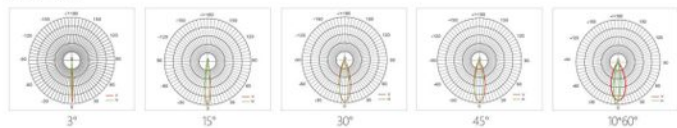

配光曲线 / Custom