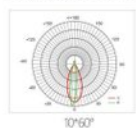

配光曲线 / Custom

产品参数 / Product parameters

产品型号	YY-CDD-CB30	Product Model	YY-CDD-CB30
光源品牌	OSRAM/CREE	LED Brand	OSRAM/CREE
控制方式	开关控制	Control Mode	ON/OFF
可选功率	3W-30W	Power	3W-30W
输入电压	AC85-268V /DC24V	Voltage	AC85-268V /DC24V
发光颜色	单色	Color	2000K-6500K/R/G/B
显色性	Ra > 80	CRI	Ra > 80
平均寿命	50000H	Service Life	50000H
材 质	铝材+钢化玻璃	Material	Aluminum+Tempered glass
防护等级	IP65	Ingress Protection	IP65

产品尺寸 / Product size

型号/Model	功率/Power	色温/K	Unit:mm(±2mm)	
			直径/φ	宽/W
YY-CDD-CB03	3W	1800K-3600K	42	112
YY-CDD-CB07	7W	1800K-3600K	50	140
YY-CDD-CB12	12W	1800K-3600K	58	175
YY-CDD-CB18	18W	1800K-3600K	80	170
YY-CDD-CB30	30W	1800K-3600K	100	150