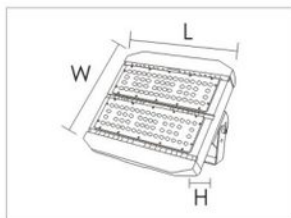

线条尺寸图/Line size chart

产品细节图/Product detail map

配光曲线图/Light distribution curve

应用场景/Application scenario

应用场所：铁路、地铁、地下停车场、隧道、体育场以及其他地下通道的照明。  
Application places: Railways, subways, underground parking lots, tunnels, stadiums and other underground tunnels.