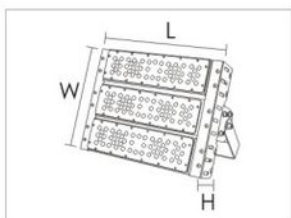

## JXSR-SDD-01

线条尺寸图/Line size chart

产品细节图/Product detail map

配光曲线图/Light distribution curve

应用场景/Application scenario

应用场所：铁路、地铁、地下停车场、隧道、体育场馆以及其它地下通道的照明。  
Application places: Railways, subways, underground parking lots, tunnels, stadiums and other underground tunnels.