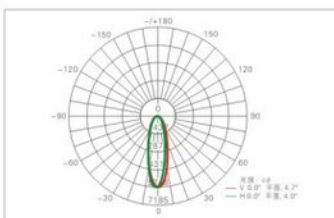

### 详细参数/SPECIFICATION

常规功率/Conventional power:	50W/100W/150W/200W/250W/300W
工作电压/Voltage:	AC85-265V
灯具寿命/Lamp life:	> 30000H
LED光色/LED color:	W/WW
色彩效果/Colour effect:	单色/monochrome
灯具材质/Material:	铝材/AL
防护等级/Protection grade:	IP65
环境温度/Environment temperature:	-30℃~+50℃
发光角度/Light angle:	60° /90°

线条尺寸图/Line size chart

产品细节图/Product detail map

配光曲线图/Light distribution curve

应用场景/Application scenario

应用场所：铁路、地铁、地下停车场、隧道、体育场馆以及其它地下通道的照明。  
Application places: Railways, subways, underground parking lots, tunnels, stadiums and other underground tunnels.