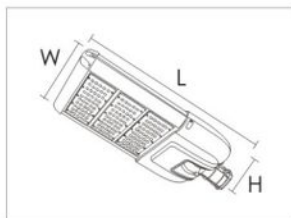

## JXSR-LD-02

### 详细参数/SPECIFICATION

常规功率/Conventional power:	56W/112W/168W/224W/280W/336W
工作电压/Voltage:	AC85-265V
灯具寿命/Lamp life:	>30000H
LED光色/LED color:	W/WW
色彩效果/Colour effect:	单色/Monochrome
灯具材质/Material:	铝材/AL
防护等级/Protection grade:	IP65
环境温度/Environment temperature:	-30℃~+50℃
发光角度/Light angle:	120°

线条尺寸图/Line size chart

产品细节图/Product detail map

配光曲线图/Light distribution curve

应用场景/Application scenario

应用场所: 高速公路、主干道、支干道、园林道路、各种住宅小区等道路照明。  
Application places: Highways, main roads, highways, garden roads, various residential communities and other roads.