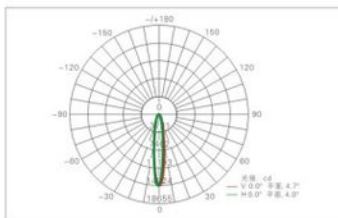

### 详细参数/SPECIFICATION

常规功率/Conventional power:	56W/112W/168W/224W/280W/336W
工作电压/Voltage:	AC85-265V
灯具寿命/Lamp life:	>30000H
LED光色/LED color:	W/WW
色彩效果/Colour effect:	单色/Monochrome
灯具材质/Material:	铝材/AL
防护等级/Protection grade:	IP65
环境温度/Environment temperature:	-30℃~+50℃
发光角度/Light angle:	120°

线条尺寸图/Line size chart

产品细节图/Product detail map

配光曲线图/Light distribution curve

应用场景/Application scenario

应用场所: 高速公路、主干道、支干道、园林道路、各种住宅小区等道路照明。  
Application places: Highways, main roads, highways, garden roads, various residential communities and other roads.