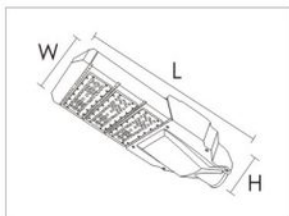

JXSR-LD-01

详细参数/SPECIFICATION

常规功率/Conventional power:	50W/100W/150W/200W/250W/300W/350W
工作电压/Voltage:	AC85-265V
灯具寿命/Lamp life:	> 30000H
LED光色/LED color:	W/WW
色彩效果/Colour effect:	单色/Monochrome
灯具材质/Material:	铝材/AL
防护等级/Protection grade:	IP65
环境温度/Environment temperature:	-30℃~+50℃
发光角度/Light angle:	120°

线条尺寸图/Line size chart

产品细节图/Product detail map

配光曲线图/Light distribution curve

应用场景/Application scenario

应用场所: 高速公路、主干道、支干道、园林道路、各种住宅小区等道路照明。

Application places: Highways, main roads, highways, garden roads, various residential communities and other road lighting