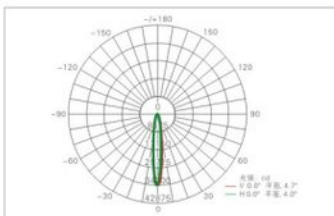

JXSR-LD-01

详细参数/SPECIFICATION

常规功率/Conventional power:	50W/100W/150W/200W/250W/300W/350W
工作电压/Voltage:	AC85-265V
灯具寿命/Lamp life:	> 30000H
LED光色/LED color:	W/WW
色彩效果/Colour effect:	单色/Monochrome
灯具材质/Material:	铝材/AL
防护等级/Protection grade:	IP65
环境温度/Environment temperature:	-30℃~+50℃
发光角度/Light angle:	120°

线条尺寸图/Line size chart

产品细节图/Product detail map

配光曲线图/Light distribution curve

应用场景/Application scenario

应用场所: 高速公路、主干道、支干道、园林道路、各种住宅小区等道路照明。

Application places: Highways, main roads, highways, garden roads, various residential communities and other road lighting